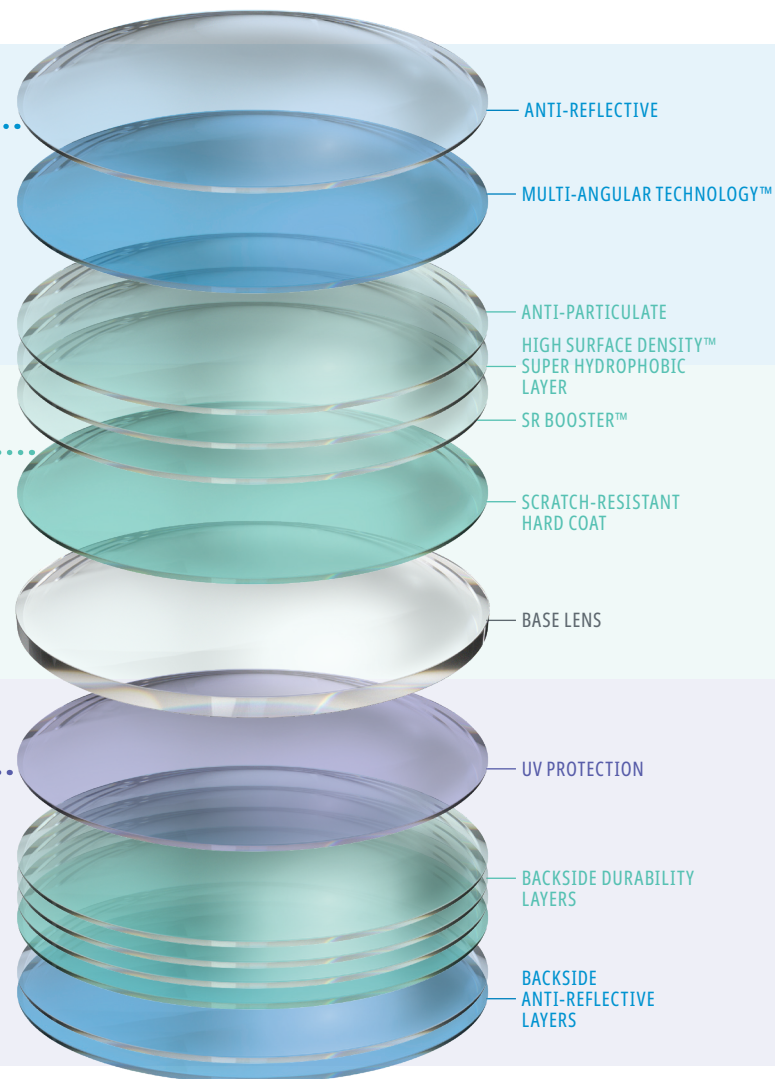

* -10.25 to -12.00 available in sphere only.

† *Crizal Kids UV* lenses are bundled products. They come as a single vision polycarbonate lens, coated with the respective Crizal[®] No-Glare lens treatment.

THE 3 PILLARS OF CRIZAL®

Clarity.....

Embedded anti-reflective layers reduce glare and allow 99% of light to pass through. A patent-pending nanolayer with Multi-Angular Technology™ further enhances clarity by reducing reflections at every angle.

Durability.....

An embedded hard coat, combined with the SR Booster™ layer, provides excellent scratch resistance. An HSD™ Super Hydrophobic layer resists smudges and makes lenses easier to clean.

Protection.....

A backside protection layer helps prevent UV rays from bouncing off the back of the lens and into the eyes while the front of the lens provides up to 100% protection* from these harmful rays. With Crizal® Previncia®, an additional layer on the front side filters up to 20% of Harmful Blue Light**.