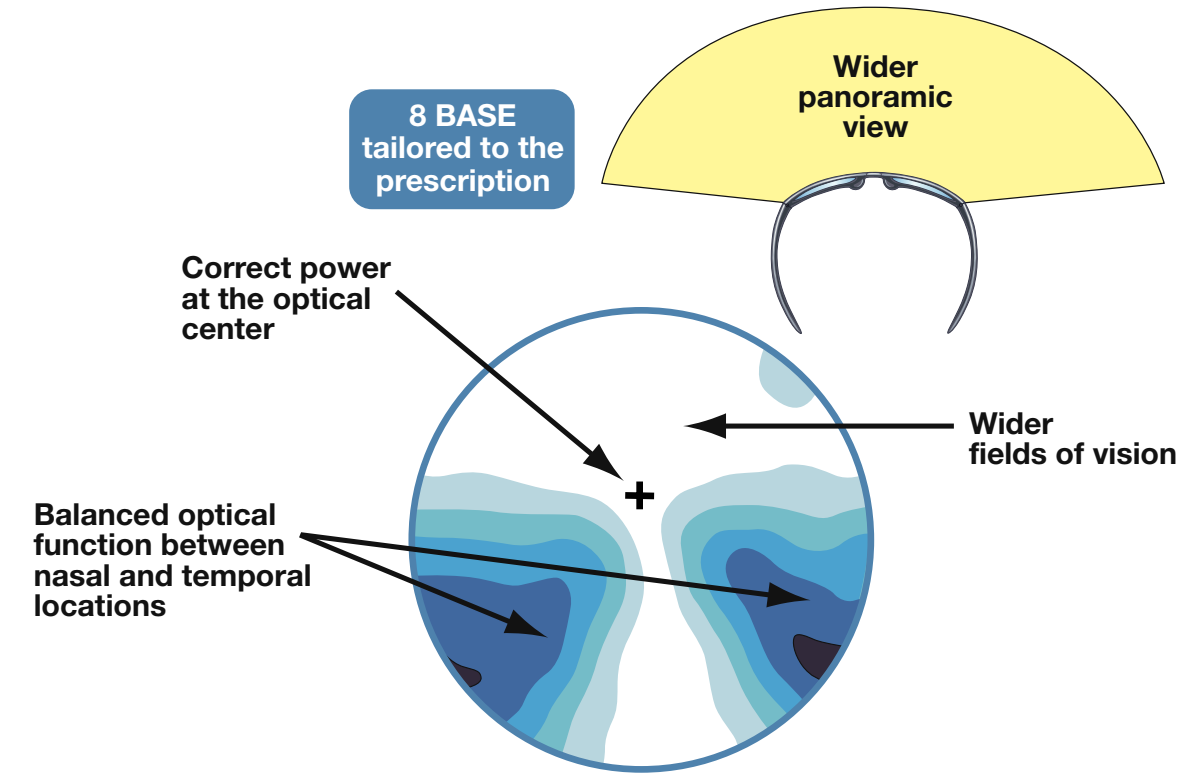

Essilor Ideal™ Advanced Wrap

OPTIMIZED WRAP LENS DESIGN