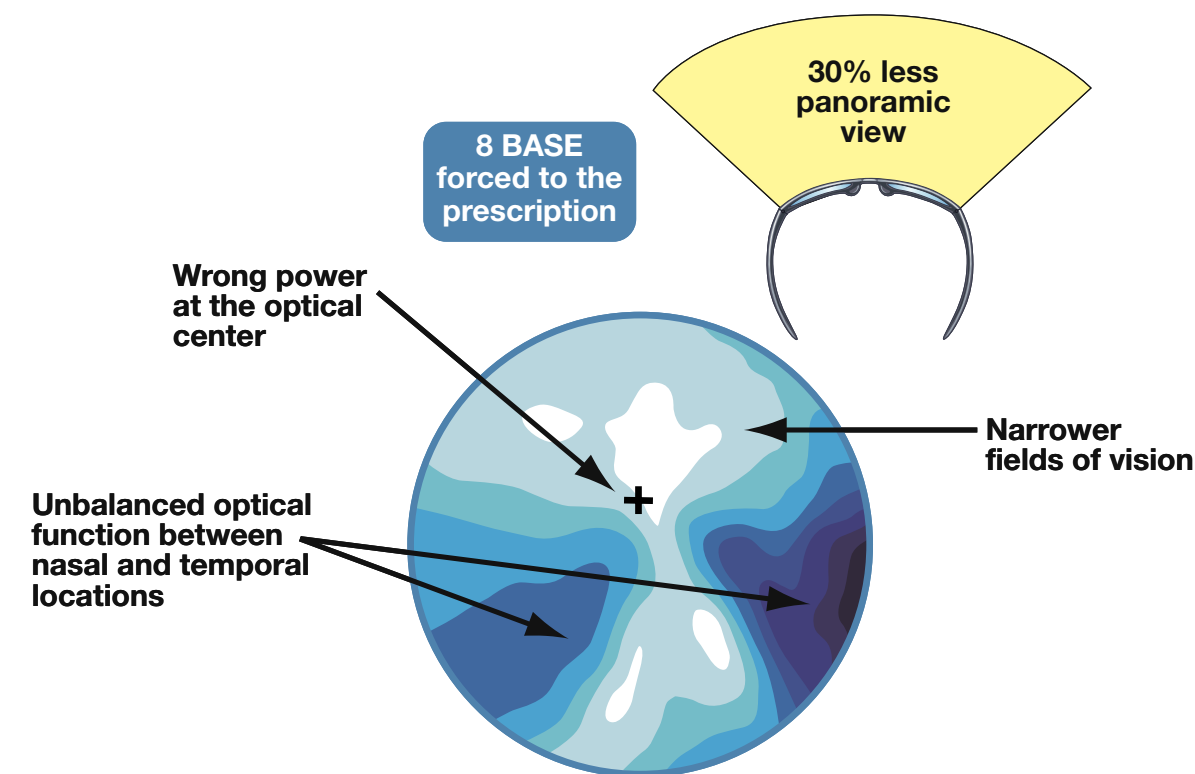

NON-OPTIMIZED WRAP LENS DESIGNS