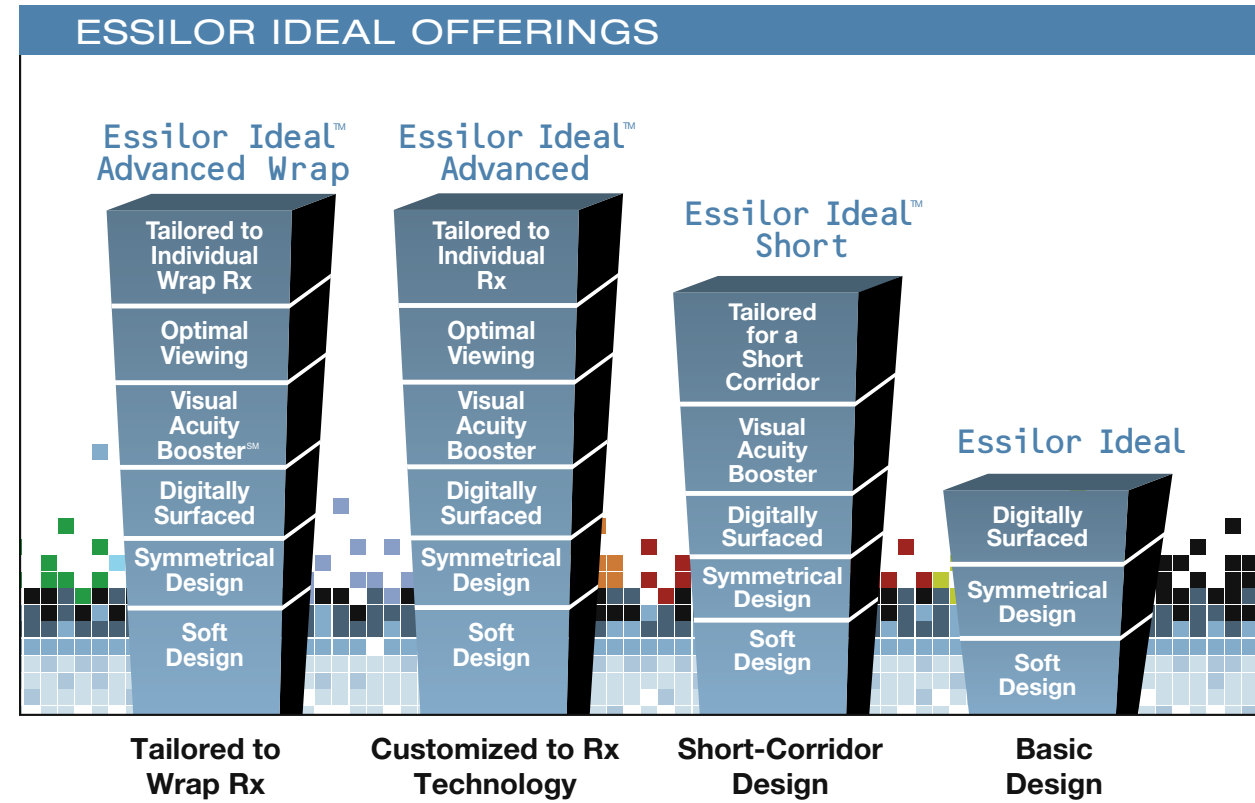

Essilor Ideal™

Offers 4 Full Back Side Progressive Lens Designs, Including a Wrap Design

Essilor Ideal Advanced Wrap

Full Back Side Lens Designs for Superior Visual Experience

Patients benefit greatly from the Essilor Ideal Advanced Wrap lens design

- Effortless viewing across the lens with reduced eye strain
- Improvements in peripheral viewing
- Wider corridors for optimized vision

By managing astigmatism for wider fields of view, the visual area of the lens is increased by up to 30%.

Essilor Ideal™ Advanced Wrap

Digitally Engineered Lenses for Effortless Vision

Superior optics in a full back side lens design

- Employs Essilor Ideal Back Side Optics Equalizer technology
- Provides a symmetrical, soft design that relocates astigmatism
- Optimizes vision with wider corridors and reduced eye strain
- Uses patented Visual Acuity BoosterSM technology
- Wide material availability
- Panoramic visual fields
- Unsurpassed visual comfort