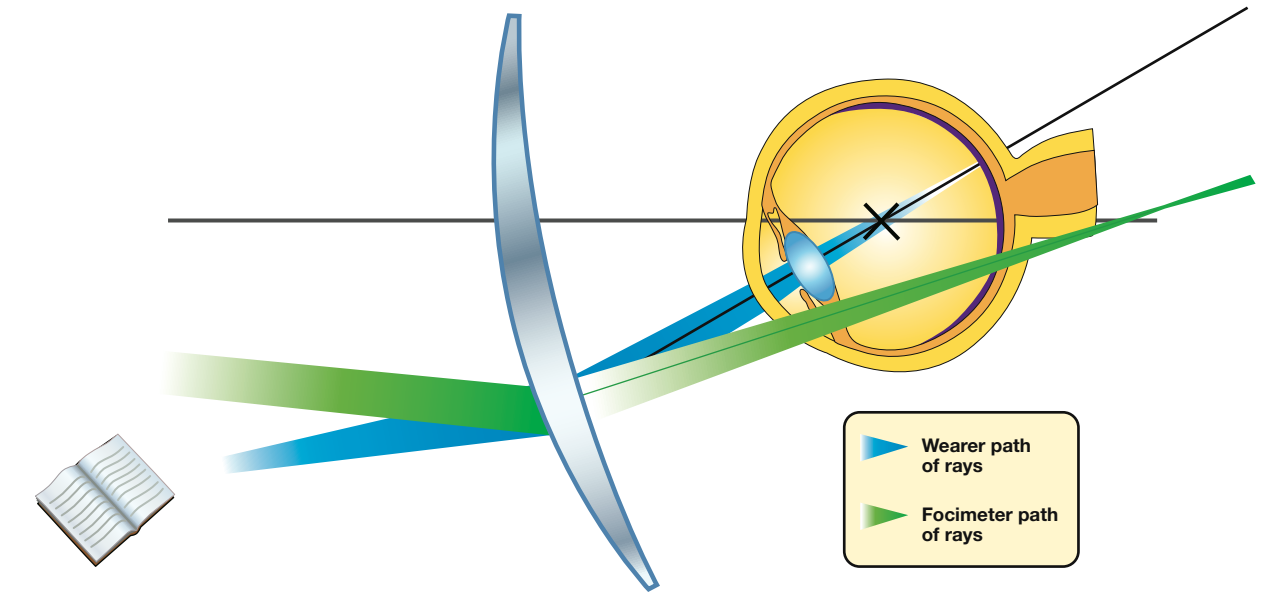

Essilor Ideal™ Advanced Wrap

OPTIMIZED WRAP LENS DESIGN

NON-OPTIMIZED WRAP LENS DESIGNS

Essilor Ideal™ Advanced Wrap

For the Ultimate in Comfortable Vision

OUR LENSES INCLUDE OPTICAL COMPENSATION FOR ULTIMATE COMFORT OF VISION