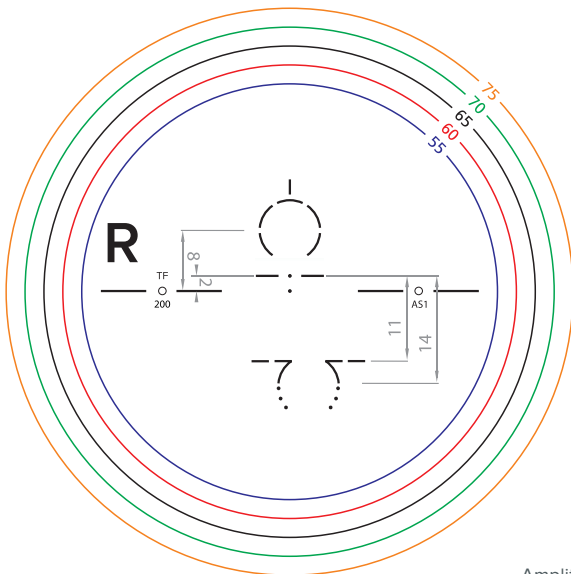

Materials:

- 1=1.50
- X=1.53
- P=1.59
- 3=1.60
- 5=1.67

Amplitude iQ centration charts can be used for conventional Amplitude/mini. TF is engraved for iQ only.