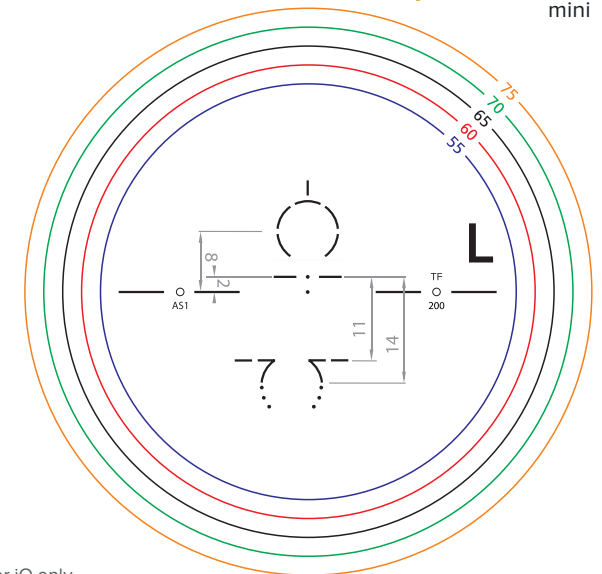

Materials:

- 1=1.50
- X=1.53
- P=1.59
- 3=1.60
- 5=1.67

Amplitude iQ centration charts can be used for conventional Amplitude/mini. TF is engraved for iQ only.