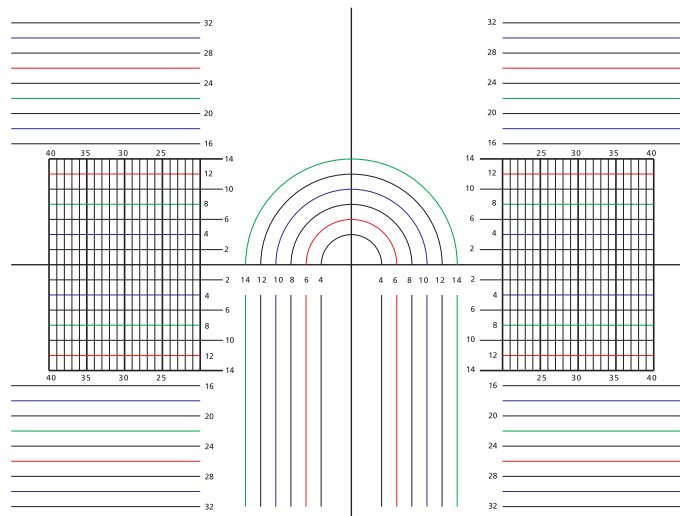

Materials:

- 1=1.50
- X=1.53
- P=1.59
- 3=1.60
- 5=1.67

Amplitude iQ centration charts can be used for conventional Amplitude/mini. TF is engraved for iQ only.