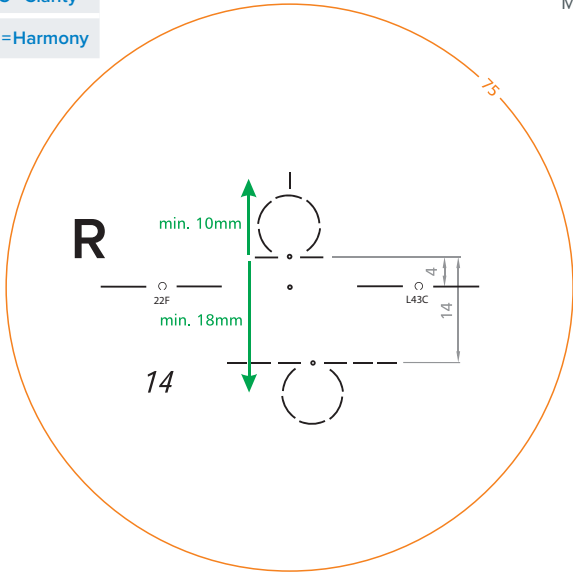

L43C=Clarity

L43H=Harmony

Minimum Fitting Height: 18mm • Corridor Length: 14mm • Minimum "B" Measurement: 28mm

iD LifeStyle 2

Materials:

1=1.50

X=Phoenix

P=1.59

3=1.60

5=1.67

7=1.74

iD LifeStyle 2 cd

Minimum Fitting Height: 14mm • Corridor Length: 11mm • Minimum "B" Measurement: 24mm

L11C=Clarity

L11H=Harmony

IDL52CC: 04/16