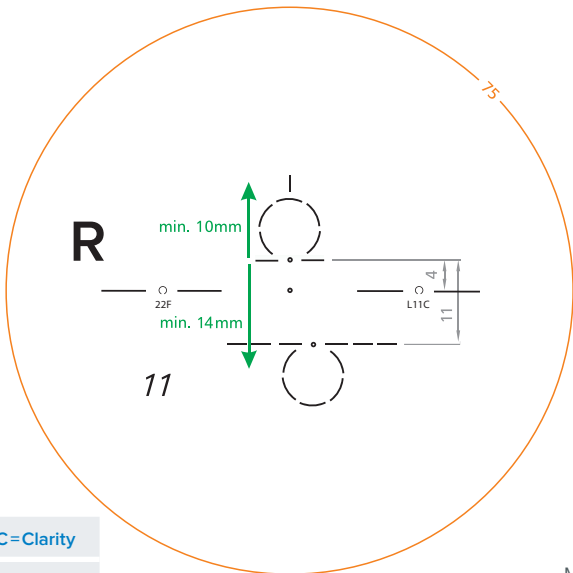

L43C=Clarity

L43H=Harmony

Minimum Fitting Height: 18mm • Corridor Length: 14mm • Minimum "B" Measurement: 28mm

iD LifeStyle 2

Materials:

1=1.50

X=Phoenix

P=1.59

3=1.60

5=1.67

7=1.74

iD LifeStyle 2 cd

Minimum Fitting Height: 14mm • Corridor Length: 11mm • Minimum "B" Measurement: 24mm

L11C=Clarity

L11H=Harmony

IDL52CC: 04/16