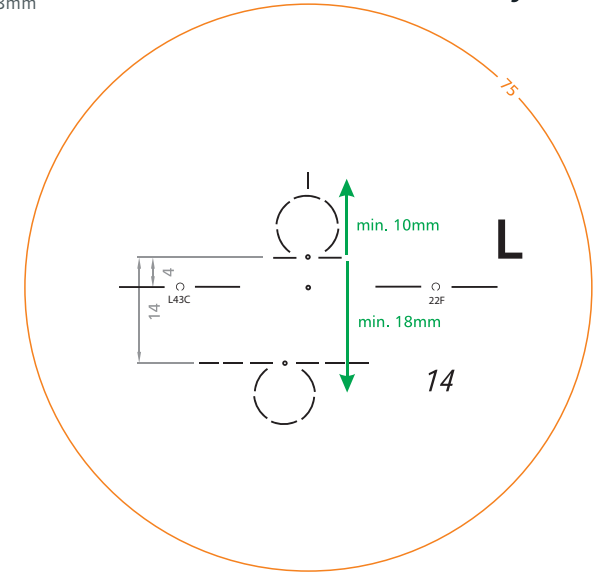

L43C=Clarity

L43H=Harmony

Minimum Fitting Height: 18mm • Corridor Length: 14mm • Minimum "B" Measurement: 28mm

iD LifeStyle 2

Materials:

1=1.50

X=Phoenix

P=1.59

3=1.60

5=1.67

7=1.74

iD LifeStyle 2 cd

Minimum Fitting Height: 14mm • Corridor Length: 11mm • Minimum "B" Measurement: 24mm

L11C=Clarity

L11H=Harmony

IDL52CC: 04/16