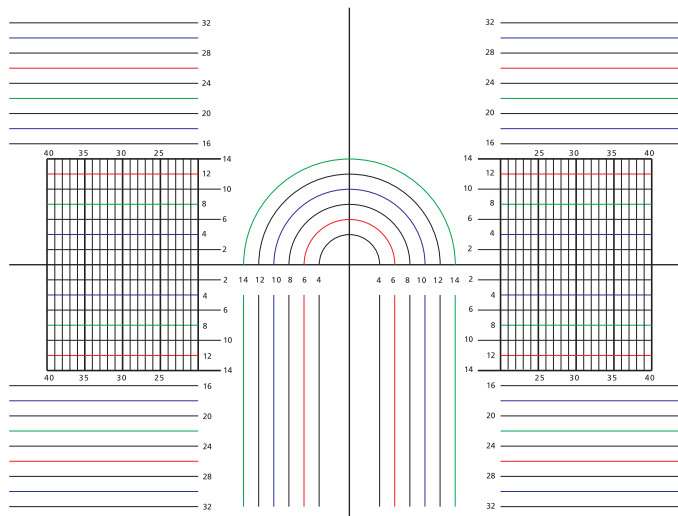

L43C=Clarity

L43H=Harmony

Minimum Fitting Height: 18mm • Corridor Length: 14mm • Minimum "B" Measurement: 28mm

iD LifeStyle 2

Materials:

1=1.50

X=Phoenix

P=1.59

3=1.60

5=1.67

7=1.74

iD LifeStyle 2 cd

Minimum Fitting Height: 14mm • Corridor Length: 11mm • Minimum "B" Measurement: 24mm

L11C=Clarity

L11H=Harmony

IDL52CC: 04/16