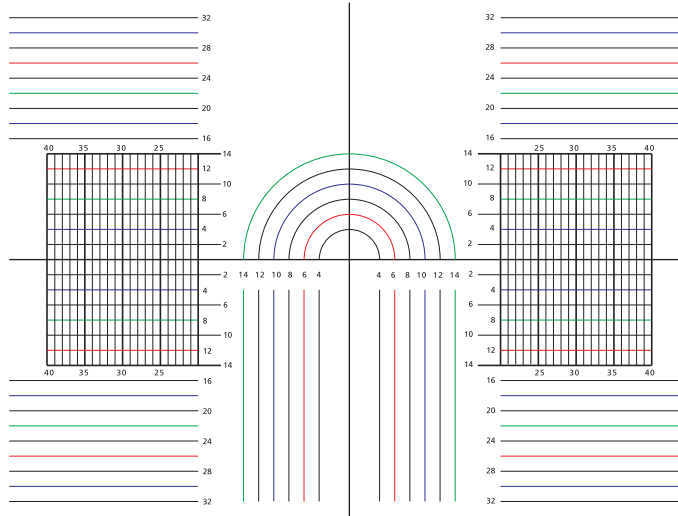

L43C=Clarity

L43H=Harmony

Minimum Fitting Height: 18mm • Corridor Length: 14mm • Minimum "B" Measurement: 28mm

iD LifeStyle 2

Materials:

1=1.50

X=Phoenix

P=1.59

3=1.60

5=1.67

7=1.74

iD LifeStyle 2 cd

Minimum Fitting Height: 14mm • Corridor Length: 11mm • Minimum "B" Measurement: 24mm

L11C=Clarity

L11H=Harmony

IDL52CC: 04/16