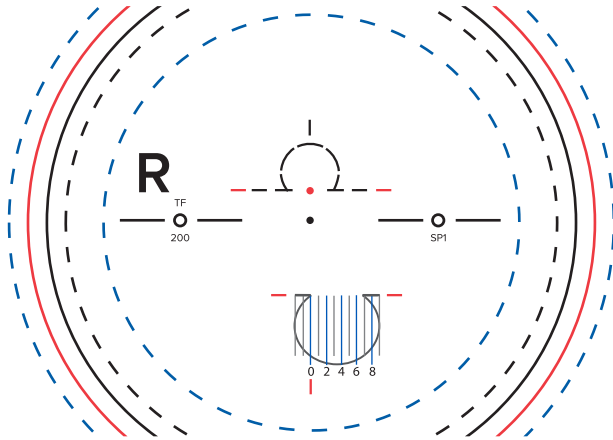

Summit ecp iQ

Materials:

- 1=1.50
- X=1.53
- P=1.59
- 3=1.60
- 5=1.67
- 4=1.70

Summit cd iQ

Summit iQ centration charts can be used for conventional Summit ecp/cd. TF is engraved for iQ only.

SUMMITCC: 04/16