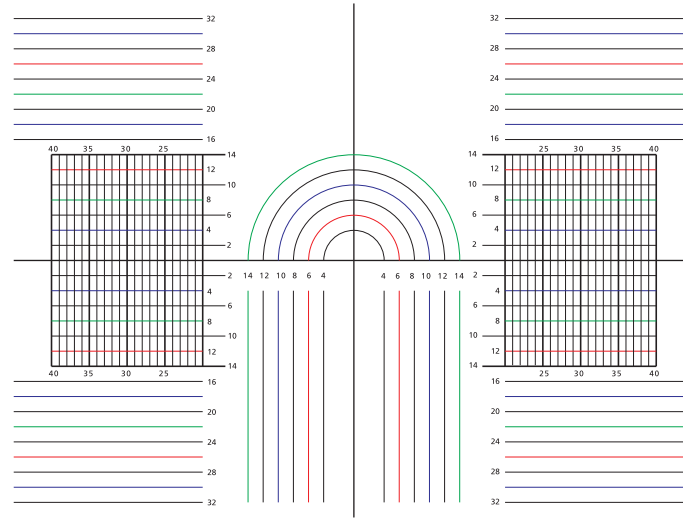

Summit ecp iQ

Materials:

- 1=1.50
- X=1.53
- P=1.59
- 3=1.60
- 5=1.67
- 4=1.70

Summit cd iQ

Summit iQ centration charts can be used for conventional Summit ecp/cd. TF is engraved for iQ only.

SUMMITCC: 04/16