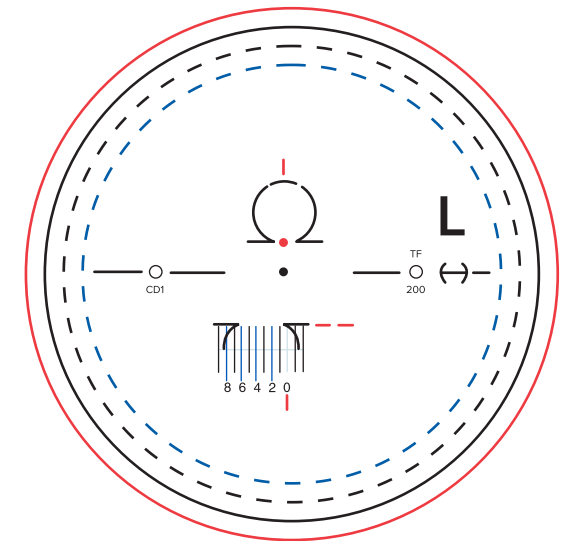

Summit ecp iQ

Materials:

- 1=1.50
- X=1.53
- P=1.59
- 3=1.60
- 5=1.67
- 4=1.70

Summit cd iQ

Summit iQ centration charts can be used for conventional Summit ecp/cd. TF is engraved for iQ only.

SUMMITCC: 04/16