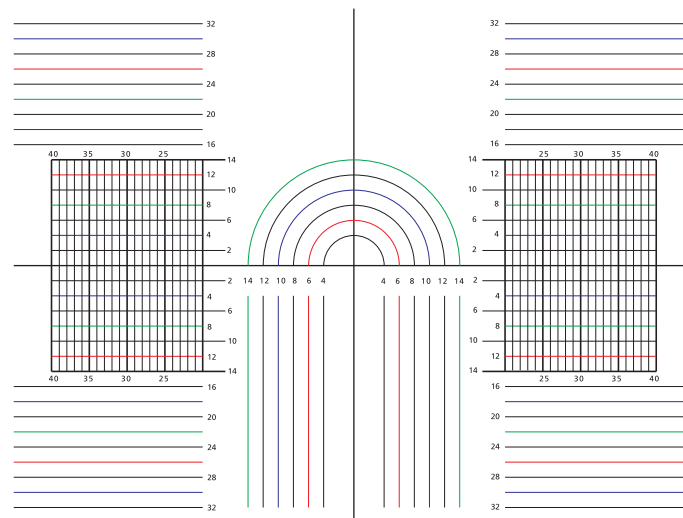

Summit ecp iQ

Materials:

- 1=1.50
- X=1.53
- P=1.59
- 3=1.60
- 5=1.67
- 4=1.70

Summit cd iQ

Summit iQ centration charts can be used for conventional Summit ecp/cd. TF is engraved for iQ only.

SUMMITCC: 04/16