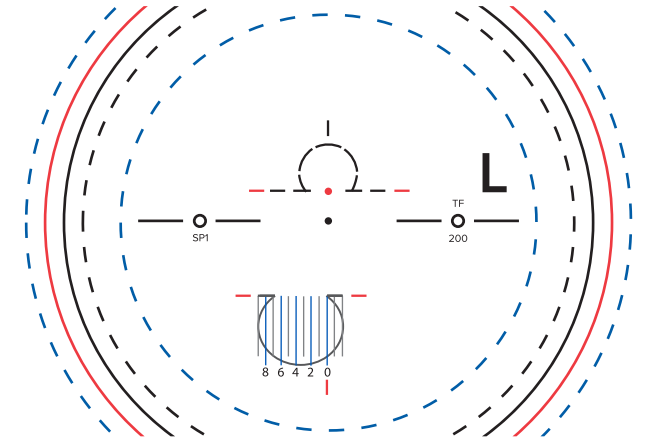

Summit ecp iQ

Materials:

- 1=1.50
- X=1.53
- P=1.59
- 3=1.60
- 5=1.67
- 4=1.70

Summit cd iQ

Summit iQ centration charts can be used for conventional Summit ecp/cd. TF is engraved for iQ only.

SUMMITCC: 04/16