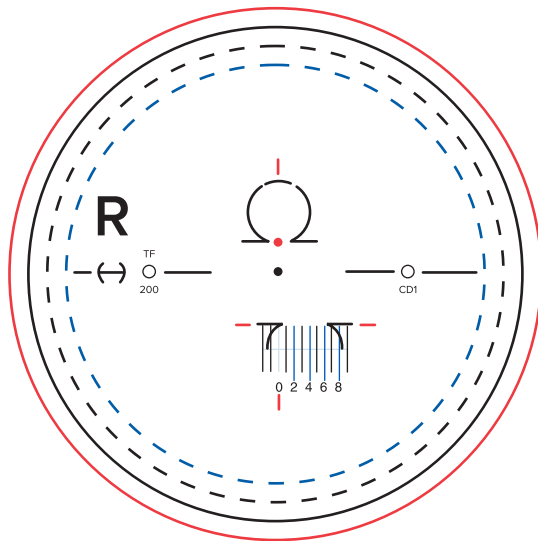

Summit ecp iQ

Materials:

- 1=1.50
- X=1.53
- P=1.59
- 3=1.60
- 5=1.67
- 4=1.70

Summit cd iQ

Summit iQ centration charts can be used for conventional Summit ecp/cd. TF is engraved for iQ only.

SUMMITCC: 04/16