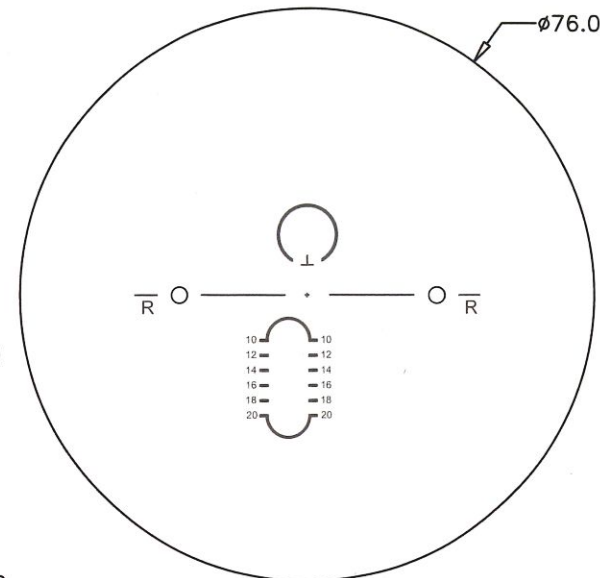

Engraving Index

| Product | Symbol | MFH |
|------------|---|------|
| Legacy Pro |  | 14mm |
| Legacy DRP |  | 14mm |

| Material Key | |
|------------------|--------------------|
| C=CR39 (Plastic) | 60=1.60 High Index |
| P=Polycarbonate | 67=1.67 High Index |
| T=Trivex | 74=1.74 High Index |