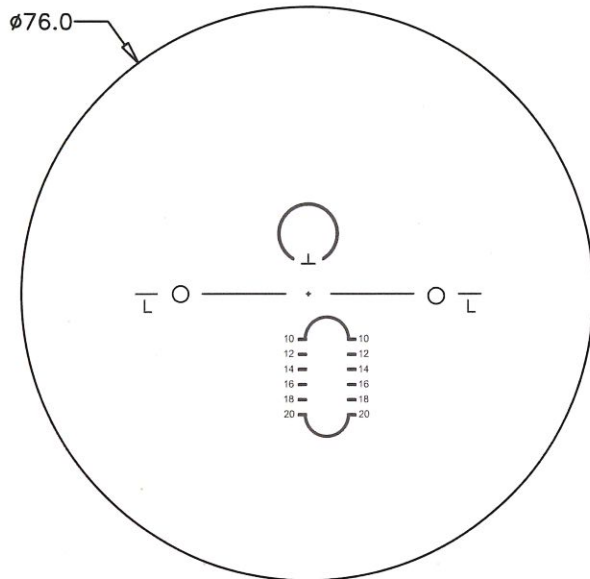

Engraving Index

| Product | Symbol | MFH |
|------------|---|------|
| Legacy Pro |  | 14mm |
| Legacy DRP |  | 14mm |

| Material Key | |
|------------------|--------------------|
| C=CR39 (Plastic) | 60=1.60 High Index |
| P=Polycarbonate | 67=1.67 High Index |
| T=Trivex | 74=1.74 High Index |