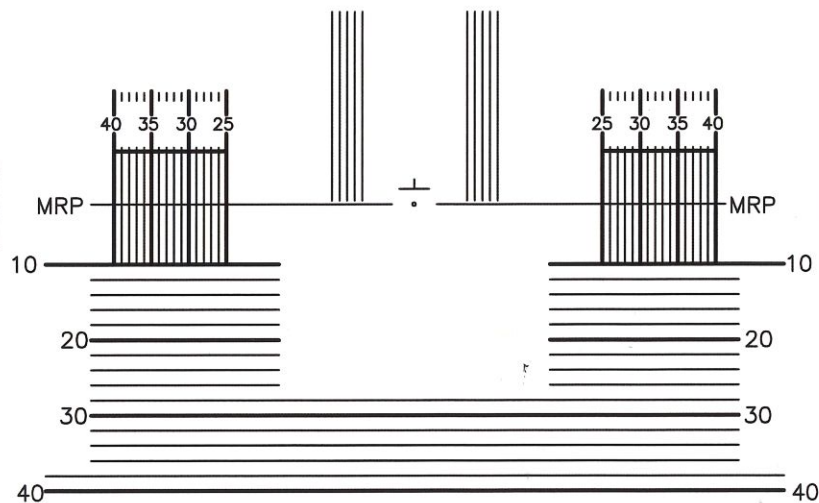

Engraving Index

| Product | Symbol | MFH |
|------------|---|------|
| Legacy Pro |  | 14mm |
| Legacy DRP |  | 14mm |

| Material Key | |
|------------------|--------------------|
| C=CR39 (Plastic) | 60=1.60 High Index |
| P=Polycarbonate | 67=1.67 High Index |
| T=Trivex | 74=1.74 High Index |