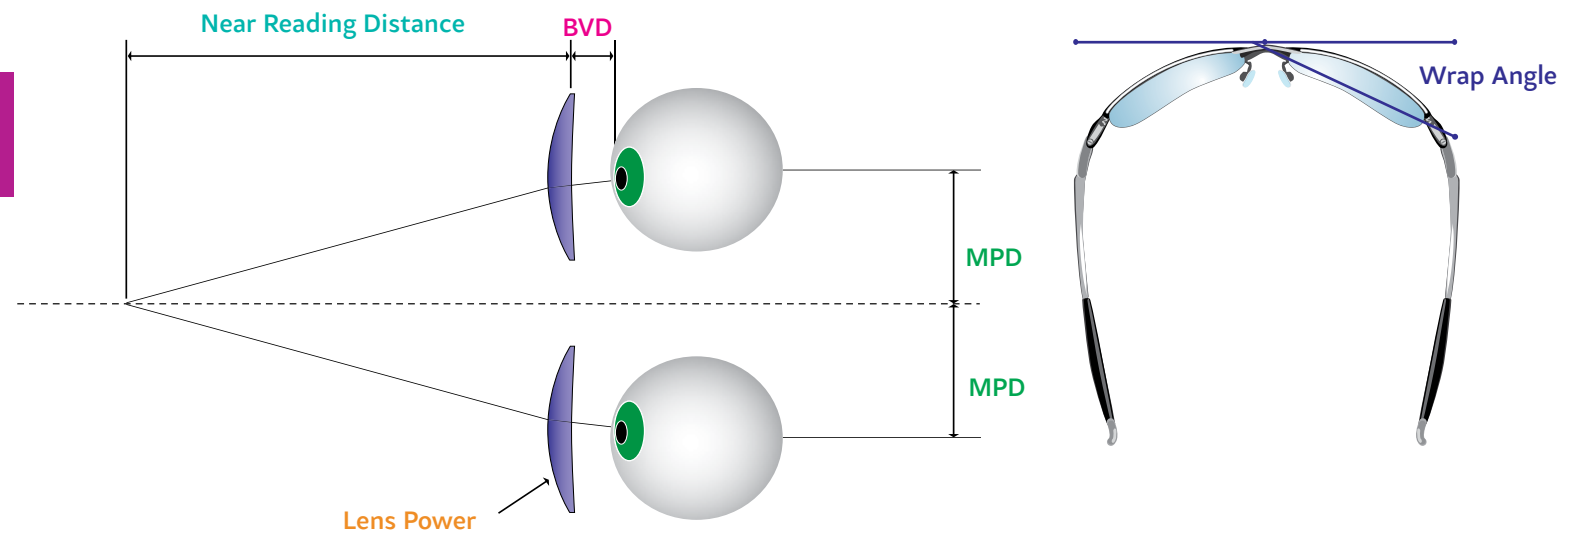

Feature	KODAK Unique Lens	KODAK Unique HD Lens
• Corridor Lengths	6	6
• Material Availability	60+	60+
• Full Backside Progressive Design	✓	✓
• Vision First Design Technology™	✓	✓
• i-Sync™ Technology	✓	✓
• Variable Decentration	✓	✓
• Wide Distance Vision	✓	✓
• Prescribed Prism	✓	✓
• Variable Inset	✓	✓
• Prescription Compensation		✓