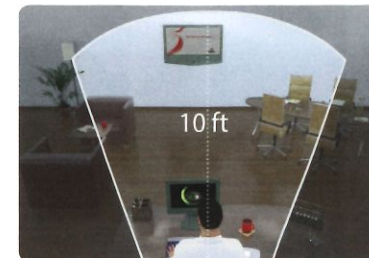

Shamir WorkSpace™

When you need clear vision here and there.

Shamir WorkSpace™ is the best solution when your work priorities are both mid-distance *and* near viewing. It offers a greater depth of field, up to **10ft**. This advanced, high quality lens allows you to have sharp vision whether you need to focus on your desk, across the room or while moving around within your workspace.

Shamir WorkSpace™: Excellent vision for close tasks or mid-distance viewing with an optimal depth of field up to 10ft.

Other visual solutions aren't optimized for occupational tasks and can cause you to tilt your head up and down to see objects clearly leaving you with aches and pains. Shamir Computer™ and Shamir WorkSpace™ apply the concept of Natural Posture™, allowing you to view your computer or look across the room with the most ergonomic posture.