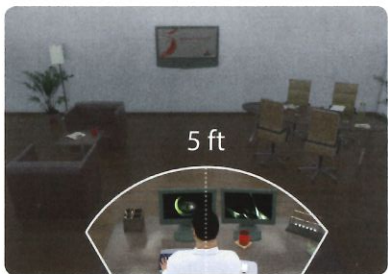

Defined for your work environment.

We all have different responsibilities while at work and the genius scientist at Shamir realized this. To ensure you have the best visual solution for your day-to-day tasks, they've determined that it's important to understand how much you need to see at work.

Ergonomics and your vision.

Computer Vision Syndrome (CVS) affects 80% of computer users. If you suffer from headaches, neck aches, backaches, eye strain or fatigue while at work, then you fall into this group! Shamir's scientists understand the need for clear vision and being comfortable at work, which is why they created Shamir Computer™ and Shamir WorkSpace™.

You're informed...Now what's the best solution for you? Do you require vision that's wide and clear so you can see all of the items on your desk? Or do you need to see a little bit further away?

Shamir Computer™

When you're focused on your immediate surroundings.

Don't let the name fool you, Shamir Computer™ lens is perfect for *any* task performed within **5ft**. Providing a wide field of near and intermediate vision, Shamir Computer™ is the lens for you if you concentrate on paperwork, work with small tools, or stare at a computer for the majority of your day. Shamir Computer™ offers a far greater depth of field than that offered by conventional reading lenses.

Shamir Computer™: Excellent vision for close tasks with an optimal depth of field up to 5ft.