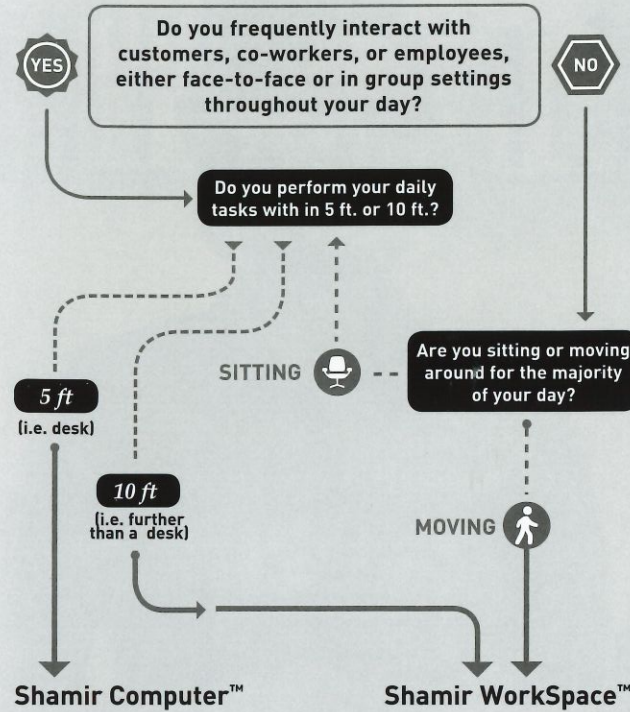

## Shamir Computer™ & Shamir WorkSpace™

Seeing that most of us don't live via the barter system anymore, work is a large part of our week. What may not be as obvious is the need for a visual solution that helps us get through our work day comfortably.

Since you're not at work, let's figure out which lens meets your daily occupational needs.

## Defined for your work environment.

We all have different responsibilities while at work and the genius scientist at Shamir realized this. To ensure you have the best visual solution for your day-to-day tasks, they've determined that it's important to understand how much you need to see at work.

**Shamir WorkSpace™:** Excellent vision for close tasks or mid-distance viewing with an optimal depth of field up to 10ft.

Other visual solutions aren't optimized for occupational tasks and can cause you to tilt your head up and down to see objects clearly leaving you with aches and pains. Shamir Computer™ and Shamir WorkSpace™ apply the concept of Natural Posture™, allowing you to view your computer or look across the room with the most ergonomic posture.