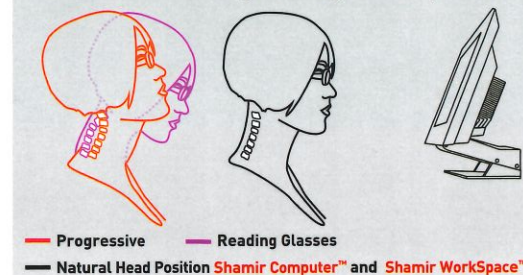

Natural Posture™: Allowing for an Ergonomic Experience

Shamir Computer™ & Shamir WorkSpace™, enhanced performance at work:

- Meets the needs of your work environment
- Enjoy clear vision, whether you need it up to 5ft or 10ft
- Experience more natural posture throughout your day
- Alleviates symptoms of CVS