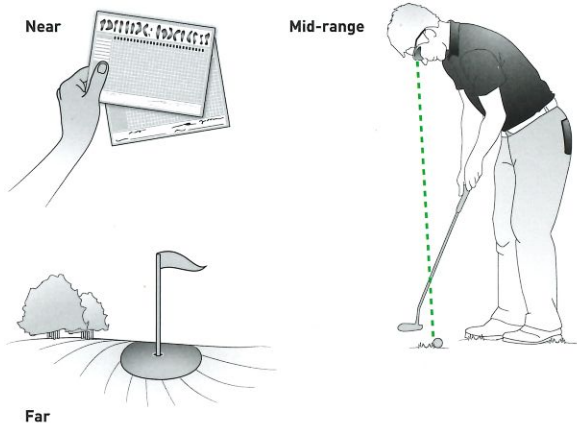

GOL-BRO-TRI-020916

ReCreating Perfect Vision®

www.shamir.com

Got game?

If you're a golfer and you've been wondering why your game has been subpar, there's a good chance it's because of your glasses. Standard progressive lenses are designed for everyday use and are not optimized for the golf course. Did you realize you focus on three crucial focal points while on the green? Yep, the scorecard in your hand, the ball at your feet, and the green in the distance.

Shamir Golf™ is optimized for the three viewing zones you utilize most.

Because of the optimization in these three vision zones, Shamir Golf™ ensures a more comfortable golfing experience. And we guarantee you'll play your best game ever, once you can actually see what you're doing out there! Don't forget to thank us once you triumph over your golf buddies next weekend.

Seeing Green!

As a golfer, you actually have four important vision zones, near, mid-range and far, but your Peripheral Vision is also crucial. You need to see out of the side of your lenses to where you want the ball to go while at the same time looking at the ball on the ground to line up your shot. Shamir Golf™ provides you with this all-important clear peripheral vision. And since Shamir Golf™ is designed specifically for wraparound frames, you won't have to sacrifice your style either. Now you can get back to what's important out there – drinking beer, er... working on your perfect swing!