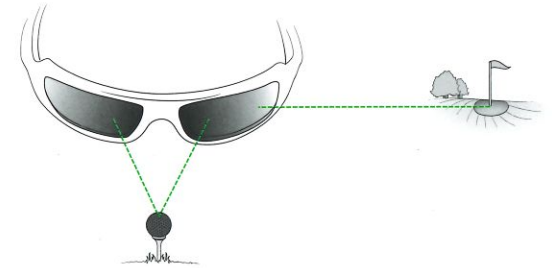

Shamir Golf™ is optimized for the three viewing zones you utilize most.

Because of the optimization in these three vision zones, Shamir Golf™ ensures a more comfortable golfing experience. And we guarantee you'll play your best game ever, once you can actually see what you're doing out there! Don't forget to thank us once you triumph over your golf buddies next weekend.

Seeing Green!

As a golfer, you actually have four important vision zones, near, mid-range and far, but your Peripheral Vision is also crucial. You need to see out of the side of your lenses to where you want the ball to go while at the same time looking at the ball on the ground to line up your shot. Shamir Golf™ provides you with this all-important clear peripheral vision. And since Shamir Golf™ is designed specifically for wraparound frames, you won't have to sacrifice your style either. Now you can get back to what's important out there – drinking beer, er... working on your perfect swing!

Getting back to what's important – Peripheral Vision

Shamir Golf™ offers clear Peripheral Vision just when you need it most.

Shamir Golf™ your way to a perfect game

- Offers you sharp focus in three crucial vision zones
- Provides you with a more comfortable golfing experience
- Offers clear peripheral viewing to improve your game like never before