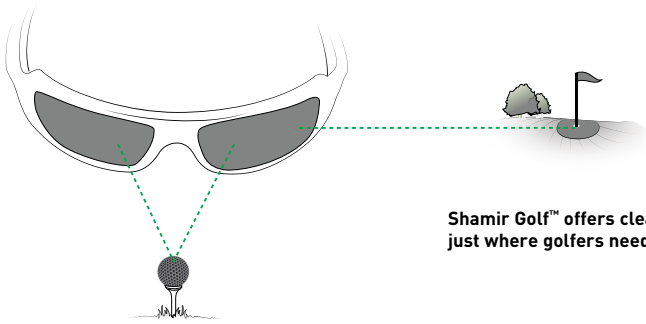

Designed for your visual sweet spots.

Shamir Golf™ is a Freeform® lens designed to ensure all your patients experience their perfect game. Unlike standard progressives, the three vision zones are specifically tailored to the needs of golfers to maximize their viewing: the scorecard in their hand, the ball at their feet and the green in the distance. Shamir Golf™ provides sharp focus without distortion in these three crucial areas. And before we forget, it's the first Golf lens designed with a stable mid-range zone to ensure the ball on the ground can be seen clearly so your patients will have an accurate drive or putt.

One? Two? THREE enhanced vision zones!

Vertical Cross-Section along the Convergence Path

Near
(scorecard)

Mid-range
(golf ball)

Far
(green)

The Secret? It's all in the hips.

Well, for your lenses, the secret is in the peripheral vision. A golfer's peripheral vision is extremely important when they are lining up to take a swing. They need to be able to focus on the ball at their feet and at the same time see where they want the ball to go in the distance. This is where they utilize their peripheral zone and need it to be crystal clear. Lucky for them, Shamir Golf™ is designed specifically for wraparound frames and has a clear peripheral vision zone so your patients can keep on improving their game.

The Secret is in the Peripheral Vision.

Shamir Golf™ offers clear peripheral vision just where golfers need it most.

Take it from the experts who designed the first distortion-free solution for wrap frames, when it comes to providing those patients who enjoy spending time on the green with a progressive solution, Shamir Golf™ will give them the vision they need.