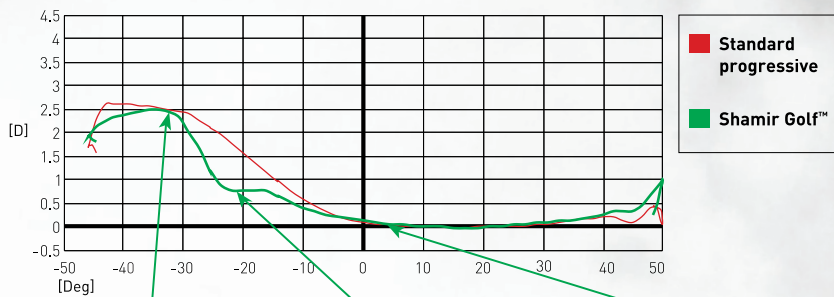

Designed for your visual sweet spots.

Shamir Golf™ is a Freeform® lens designed to ensure all your patients experience their perfect game. Unlike standard progressives, the three vision zones are specifically tailored to the needs of golfers to maximize their viewing: the scorecard in their hand, the ball at their feet and the green in the distance. Shamir Golf™ provides sharp focus without distortion in these three crucial areas. And before we forget, it's the first Golf lens designed with a stable mid-range zone to ensure the ball on the ground can be seen clearly so your patients will have an accurate drive or putt.

One? Two? THREE enhanced vision zones!

Vertical Cross-Section along the Convergence Path

Near
(scorecard)

Mid-range
(golf ball)

Far
(green)

The Secret? It's all in the hips.

Well, for your lenses, the secret is in the peripheral vision. A golfer's peripheral vision is extremely important when they are lining up to take a swing. They need to be able to focus on the ball at their feet and at the same time see where they want the ball to go in the distance. This is where they utilize their peripheral zone and need it to be crystal clear. Lucky for them, Shamir Golf™ is designed specifically for wraparound frames and has a clear peripheral vision zone so your patients can keep on improving their game.