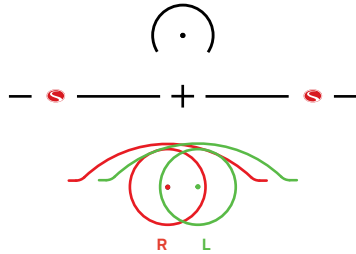

# Shamir Super Centration Chart

Workspace/Computer - MFH 14mm/Top 10mm  
 Autograph II Office - MFH 16mm/Top 10mm  
 All Shamir Single Vision Lenses  
 Relax 50 • 65 • 80

Autograph Series 11 13 15 18  
 InTouch 15 18  
 Spectrum/Spectrum+ 14 16 18  
 Element 16 19  
 Genesis HD 16  
 Attitude Fashion/Attitude II 15 18  
 Attitude Sport 18  
 Golf 19  
 FirstPAL 15

11mm, 13mm, 14mm, 15mm, 16mm, 18mm, 19mm & Variable minimum fitting heights

## Shamir Super Centration Chart

Duo - MFH 15mm