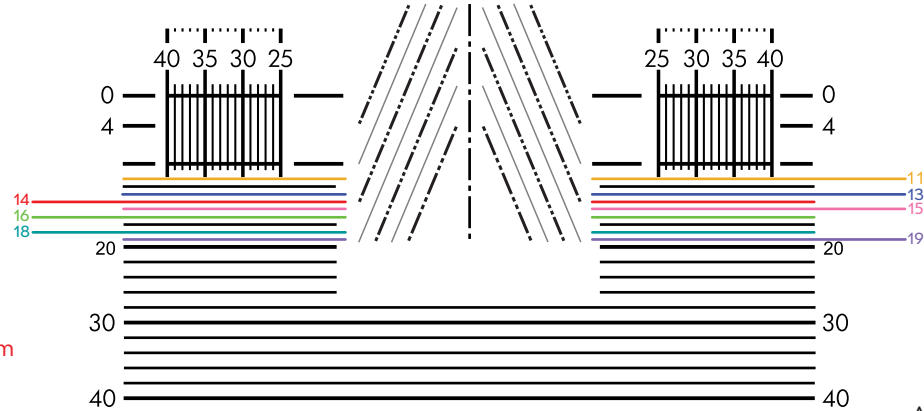

# Shamir Super Centration Chart

Workspace/Computer - MFH 14mm/Top 10mm  
 Autograph II Office - MFH 16mm/Top 10mm  
 All Shamir Single Vision Lenses  
 Relax 50 • 65 • 80

Autograph Series 11 13 15 18  
 InTouch 15 18  
 Spectrum/Spectrum+ 14 16 18  
 Element 16 19  
 Genesis HD 16  
 Attitude Fashion/Attitude II 15 18  
 Attitude Sport 18  
 Golf 19  
 FirstPAL 15

11mm, 13mm, 14mm, 15mm, 16mm, 18mm, 19mm & Variable minimum fitting heights

## Shamir Super Centration Chart

Duo - MFH 15mm

### Glacier PLUS™ FSV

- 75mm ●
- 73mm ●
- 70mm ●
- 65mm ●

Contact Shamir Technical Services at 888-370-0736