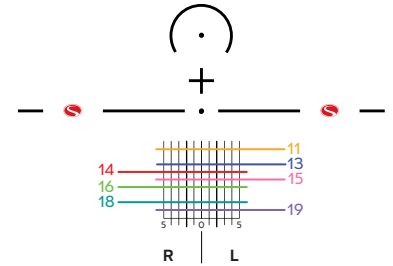

# Shamir Super Centration Chart

Workspace/Computer - MFH 14mm/Top 10mm  
 Autograph II Office - MFH 16mm/Top 10mm  
 All Shamir Single Vision Lenses  
 Relax 50 • 65 • 80

Autograph Series 11 13 15 18  
 InTouch 15 18  
 Spectrum/Spectrum+ 14 16 18  
 Element 16 19  
 Genesis HD 16  
 Attitude Fashion/Attitude II 15 18  
 Attitude Sport 18  
 Golf 19  
 FirstPAL 15

11mm, 13mm, 14mm, 15mm, 16mm, 18mm, 19mm & Variable minimum fitting heights

## Shamir Super Centration Chart

Duo - MFH 15mm