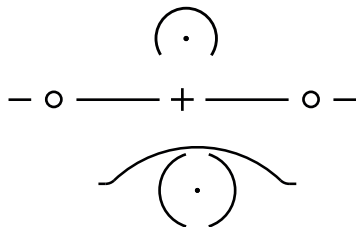

**L**

Minimum fitting height 14mm lower/10mm upper  
**CENTRATION CHART**

**R**

This Chart To Be Used With:  
Shamir **Computer**™ • Shamir **WorkSpace**™

**shamir**