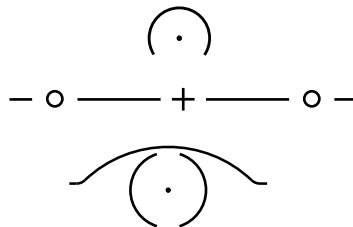

**L**

Minimum fitting height 14mm lower/10mm upper  
**CENTRATION CHART**

**R**

This Chart To Be Used With:  
Shamir **Computer**™ • Shamir **WorkSpace**™

**shamir**