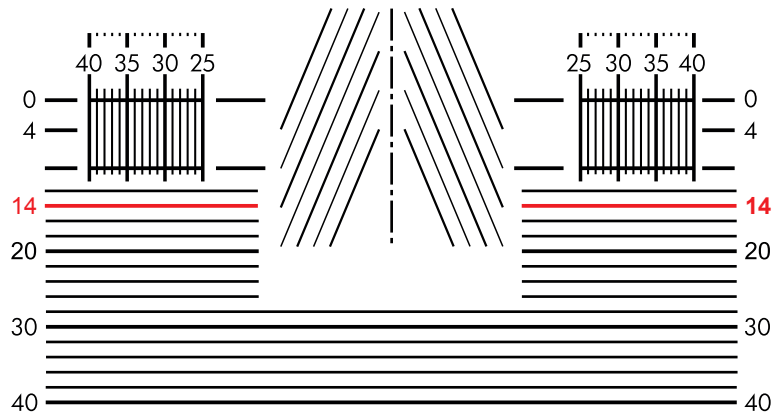

**L**

Minimum fitting height 14mm lower/10mm upper  
**CENTRATION CHART**

**R**

This Chart To Be Used With:  
Shamir **Computer**™ • Shamir **WorkSpace**™

**shamir**